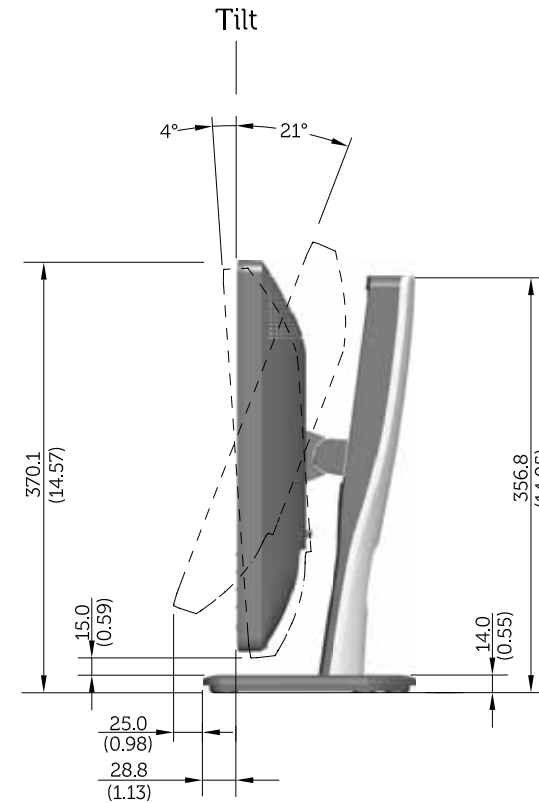

P1913 Outline Dimensions

Norminal Dimensions

Unit: mm (inch)

Back view of Monitor without stand

P1913S Outline Dimensions

Nominal Dimensions
Unit: mm (inch)

Back view of Monitor without stand

P2213 Outline Dimensions

Nominal Dimensions
Unit: mm (inch)

Back view of Monitor without stand