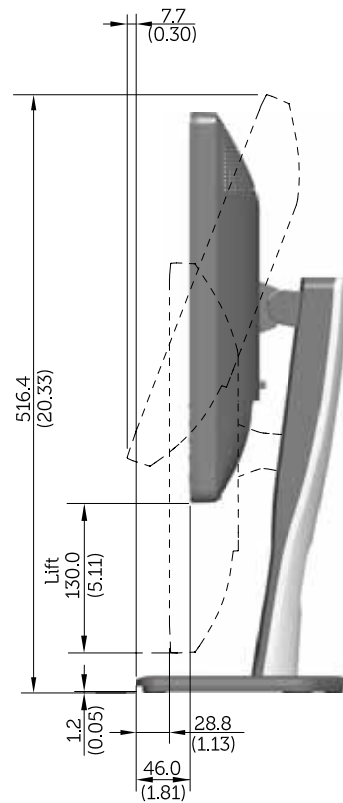

P1913 Outline Dimensions

Norminal Dimensions

Unit: mm (inch)

Back view of Monitor without stand

P1913S Outline Dimensions

Nominal Dimensions
Unit: mm (inch)

Back view of Monitor without stand

P2213 Outline Dimensions

Nominal Dimensions
Unit: mm (inch)

Back view of Monitor without stand