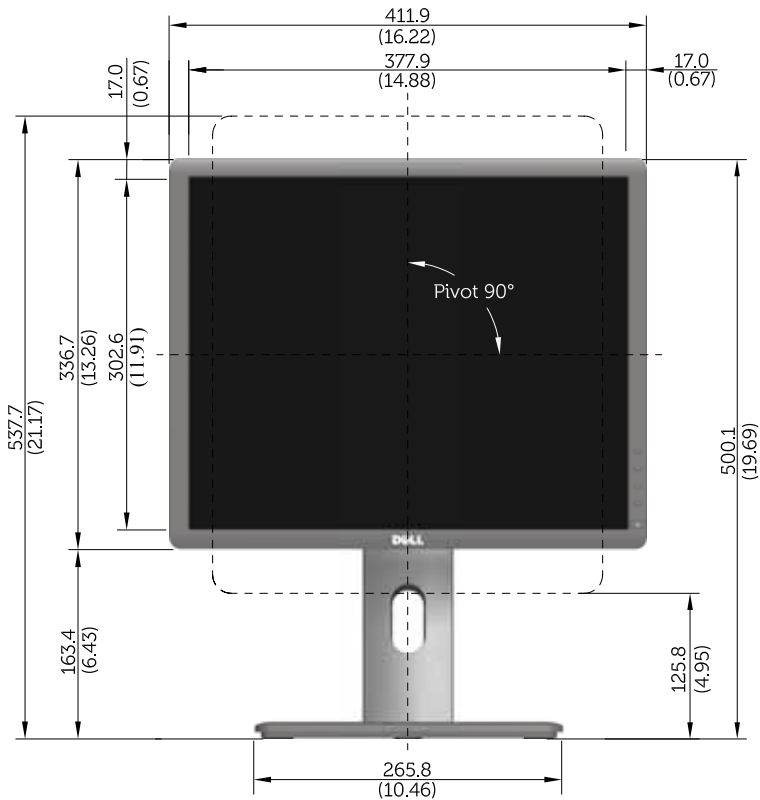

P1913 Outline Dimensions

Norminal Dimensions

Unit: mm (inch)

Back view of Monitor without stand

P1913S Outline Dimensions

Nominal Dimensions
Unit: mm (inch)

Back view of Monitor without stand

P2213 Outline Dimensions

Nominal Dimensions
Unit: mm (inch)

Back view of Monitor without stand