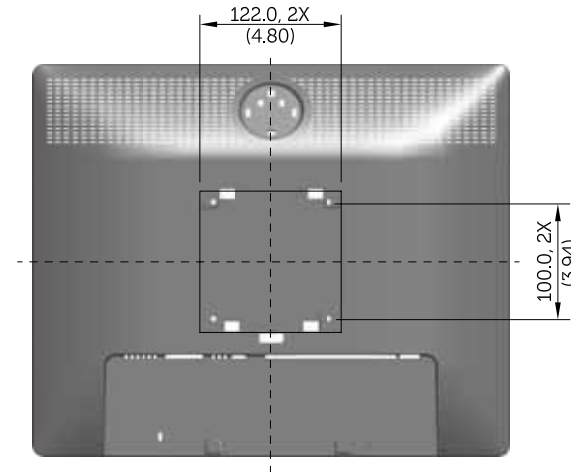

P1913 Outline Dimensions

Norminal Dimensions

Unit: mm (inch)

Back view of Monitor without stand

P1913S Outline Dimensions

Nominal Dimensions
Unit: mm (inch)

Back view of Monitor without stand

P2213 Outline Dimensions

Nominal Dimensions
Unit: mm (inch)

Back view of Monitor without stand