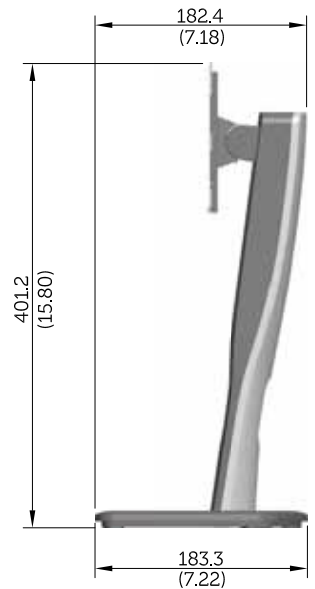

P1913 Outline Dimensions

Norminal Dimensions

Unit: mm (inch)

Back view of Monitor without stand

P1913S Outline Dimensions

Nominal Dimensions
Unit: mm (inch)

Back view of Monitor without stand

P2213 Outline Dimensions

Nominal Dimensions
Unit: mm (inch)

Back view of Monitor without stand